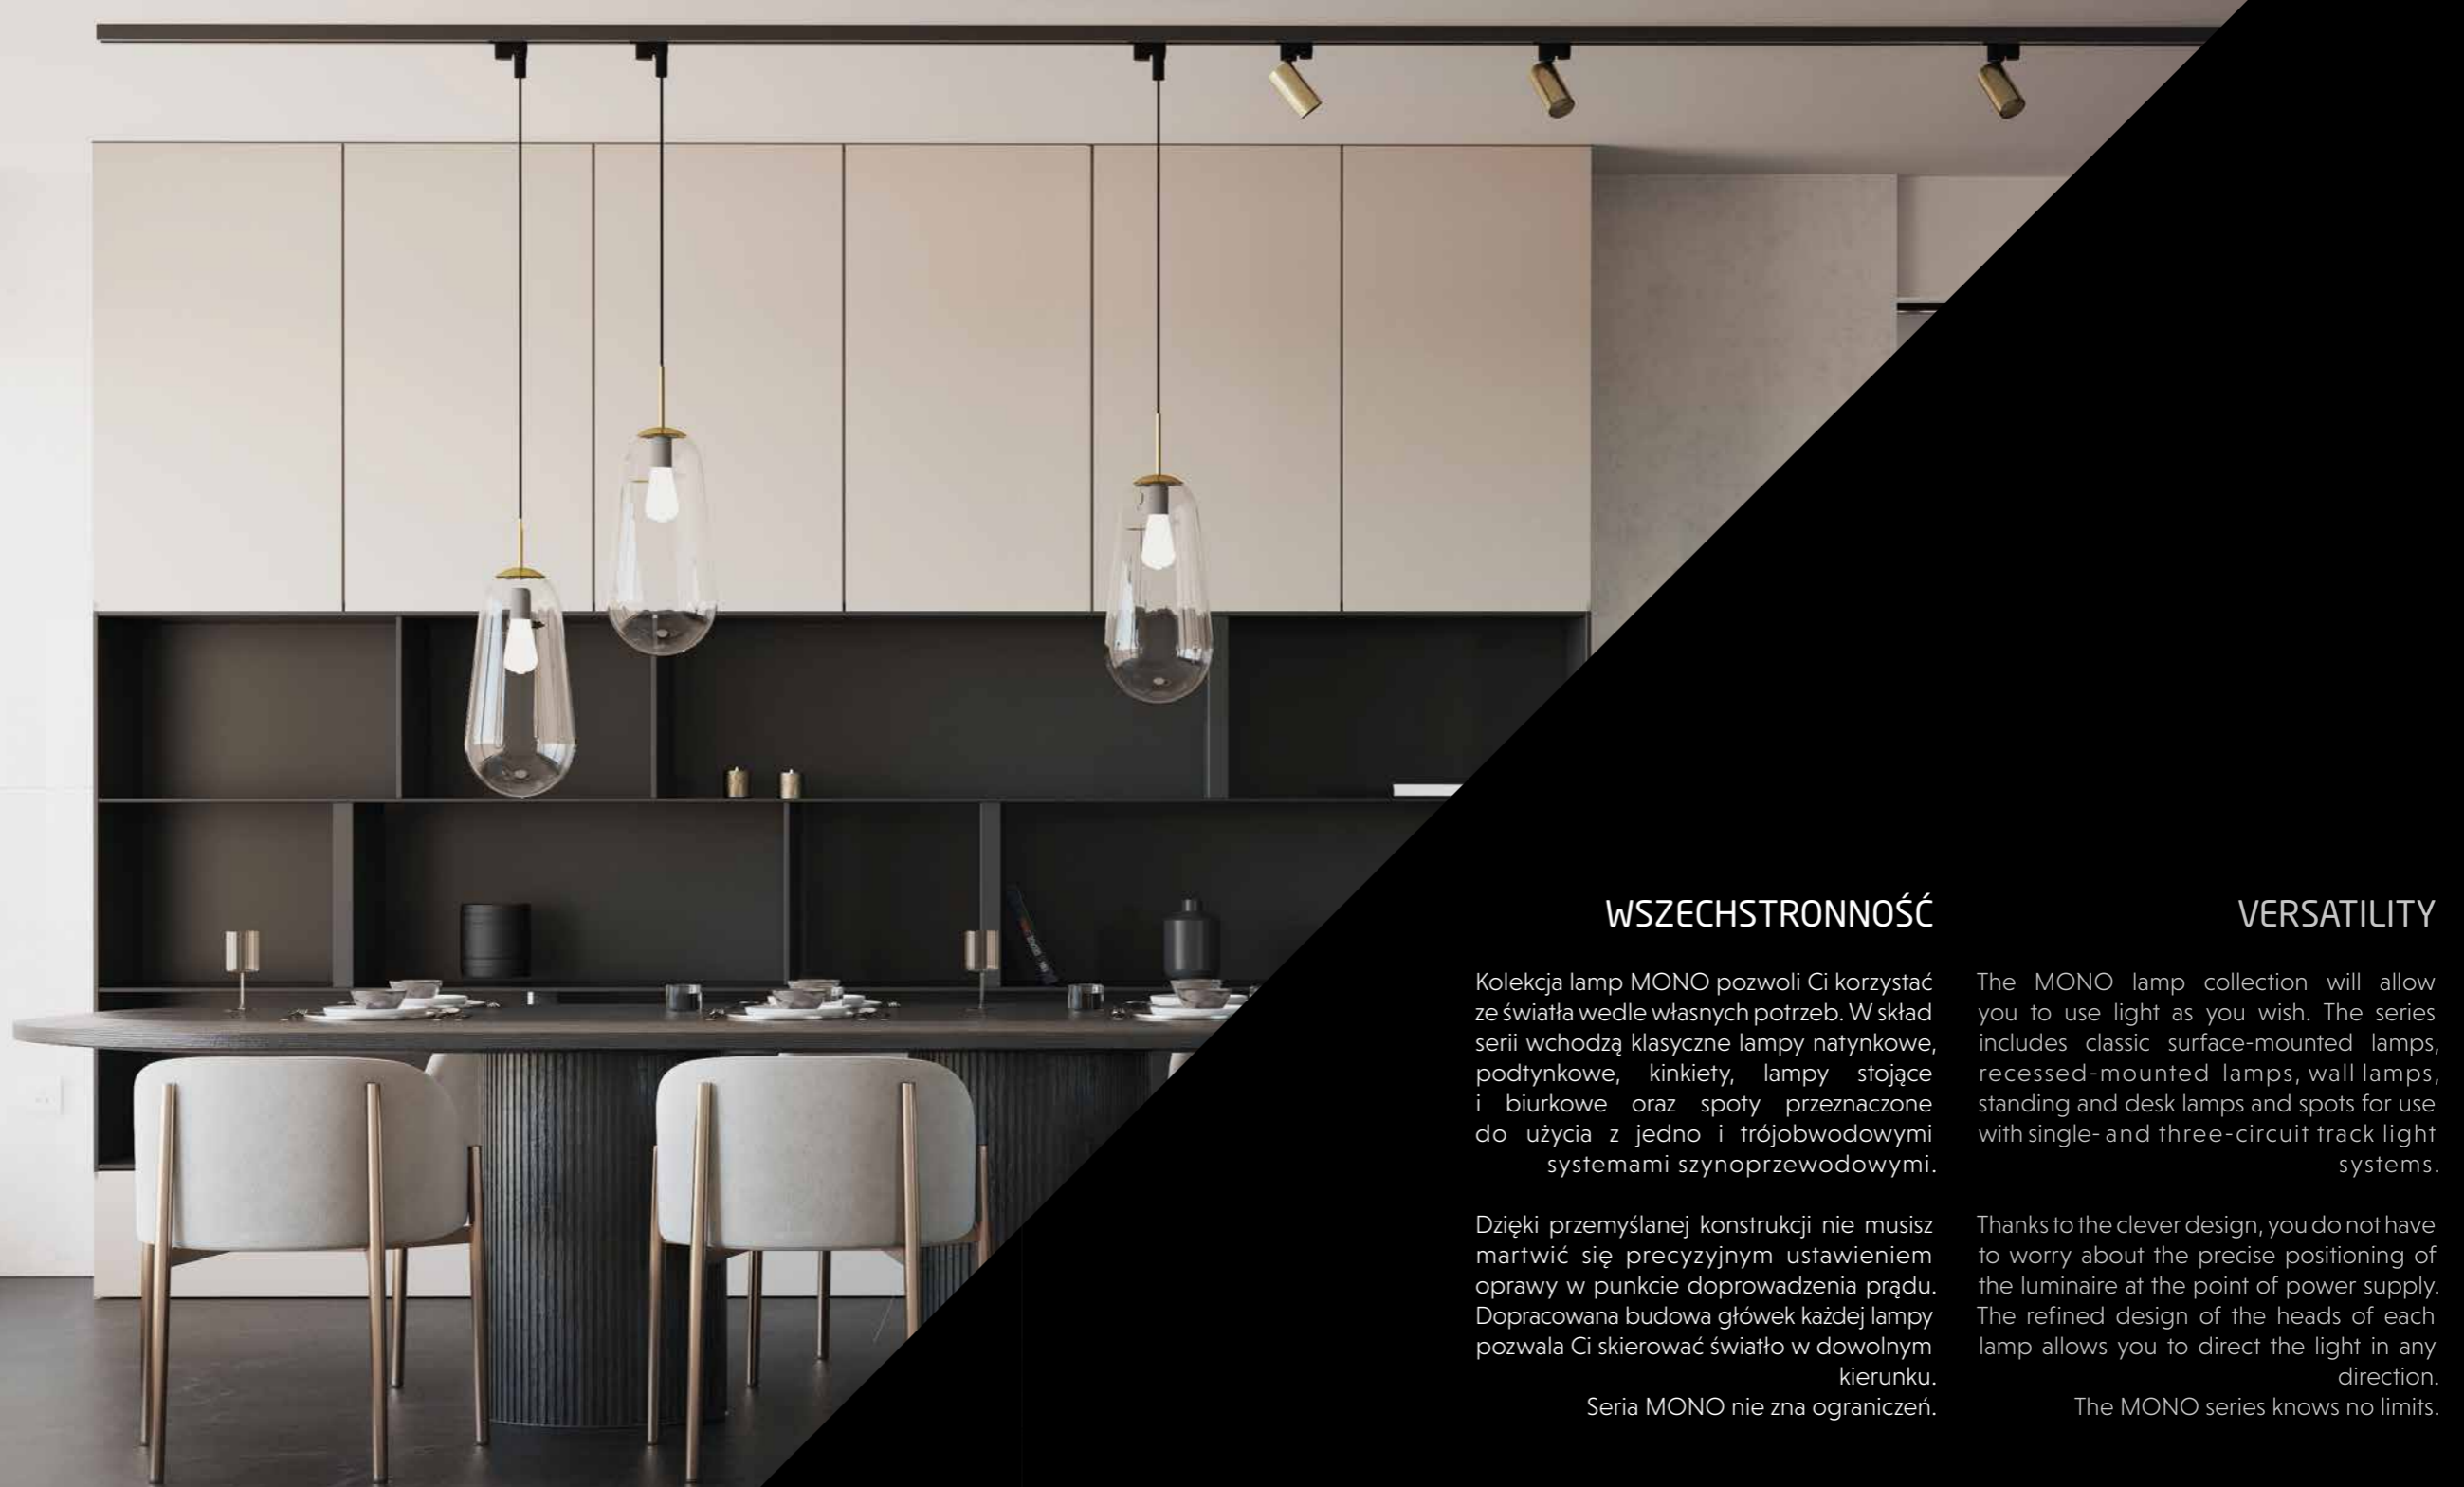

WSZECHESTRONNOŚĆ

Kolekcja lamp MONO pozwoli Ci korzystać ze światła wedle własnych potrzeb. W skład serii wchodzi klasyczne lampy natynkowe, podtynkowe, kinkiety, lampy stojące i biurkowe oraz spoty przeznaczone do użycia z jedno i trójobwodowymi systemami szynoprzewodowymi.

Dzięki przemyślanej konstrukcji nie musisz martwić się precyzyjnym ustawieniem oprawy w punkcie doprowadzenia prądu. Dopracowana budowa główek każdej lampy pozwala Ci skierować światło w dowolnym kierunku.

Seria MONO nie zna ograniczeń.

VERSATILITY

The MONO lamp collection will allow you to use light as you wish. The series includes classic surface-mounted lamps, recessed-mounted lamps, wall lamps, standing and desk lamps and spots for use with single- and three-circuit track light systems.

Thanks to the clever design, you do not have to worry about the precise positioning of the luminaire at the point of power supply. The refined design of the heads of each lamp allows you to direct the light in any direction.

The MONO series knows no limits.