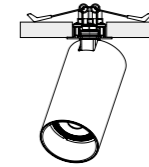

MONO SURFACE

W wersji SURFACE istnieje możliwość modyfikacji położenia listwy zaciskowej w zakresie 10 cm.

In the SURFACE version, it is possible to modify the position of the terminal block within a range of 10 cm.

Mocowania umożliwiające montaż na płytach kartonowo-gipsowych o grubości 9,5-25 mm.

Fixings for mounting on plasterboard 9.5-25 mm thick.